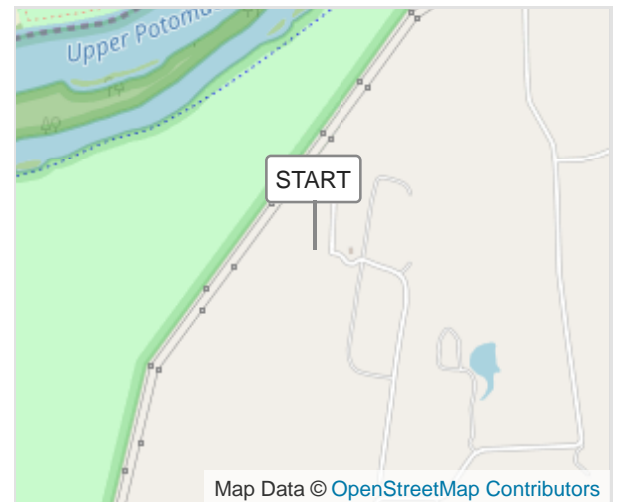

Calleva 5K

ROUTE INFORMATION

ROUTE LENGTH	3.162 miles
ASCENT	160 ft
DESCENT	160 ft
HILLS	↑ 42.9% ↓ 39.3% → 17.9%
TERRAIN	Road A
START	LAT: 39.177909, LNG: -77.476814

NOTES

5K begins at the driveway of the parking area near the outdoor kitchen and shelter. The gate next to the green paw print sign is the start/finish line. The course is roughly .75 on a private dirt road, 1.6 on public paved roadway (out and back) and .75 return on the same private dirt road.

Calleva 5K

ROUTE DIRECTIONS

No	Miles	Turn	Directions
1	0.133	➔	Turn right
2	0.220	↗	Keep left
3	0.227	↙	Turn sharp left
4	0.722	↖	Turn slight left
5	0.766	↙	Turn sharp left onto Martinsburg Road
6	1.861	➔	Keep right onto Martinsburg Road
7	2.389	↘	Turn sharp right
8	2.433		Keep right
9	3.162		FINISH