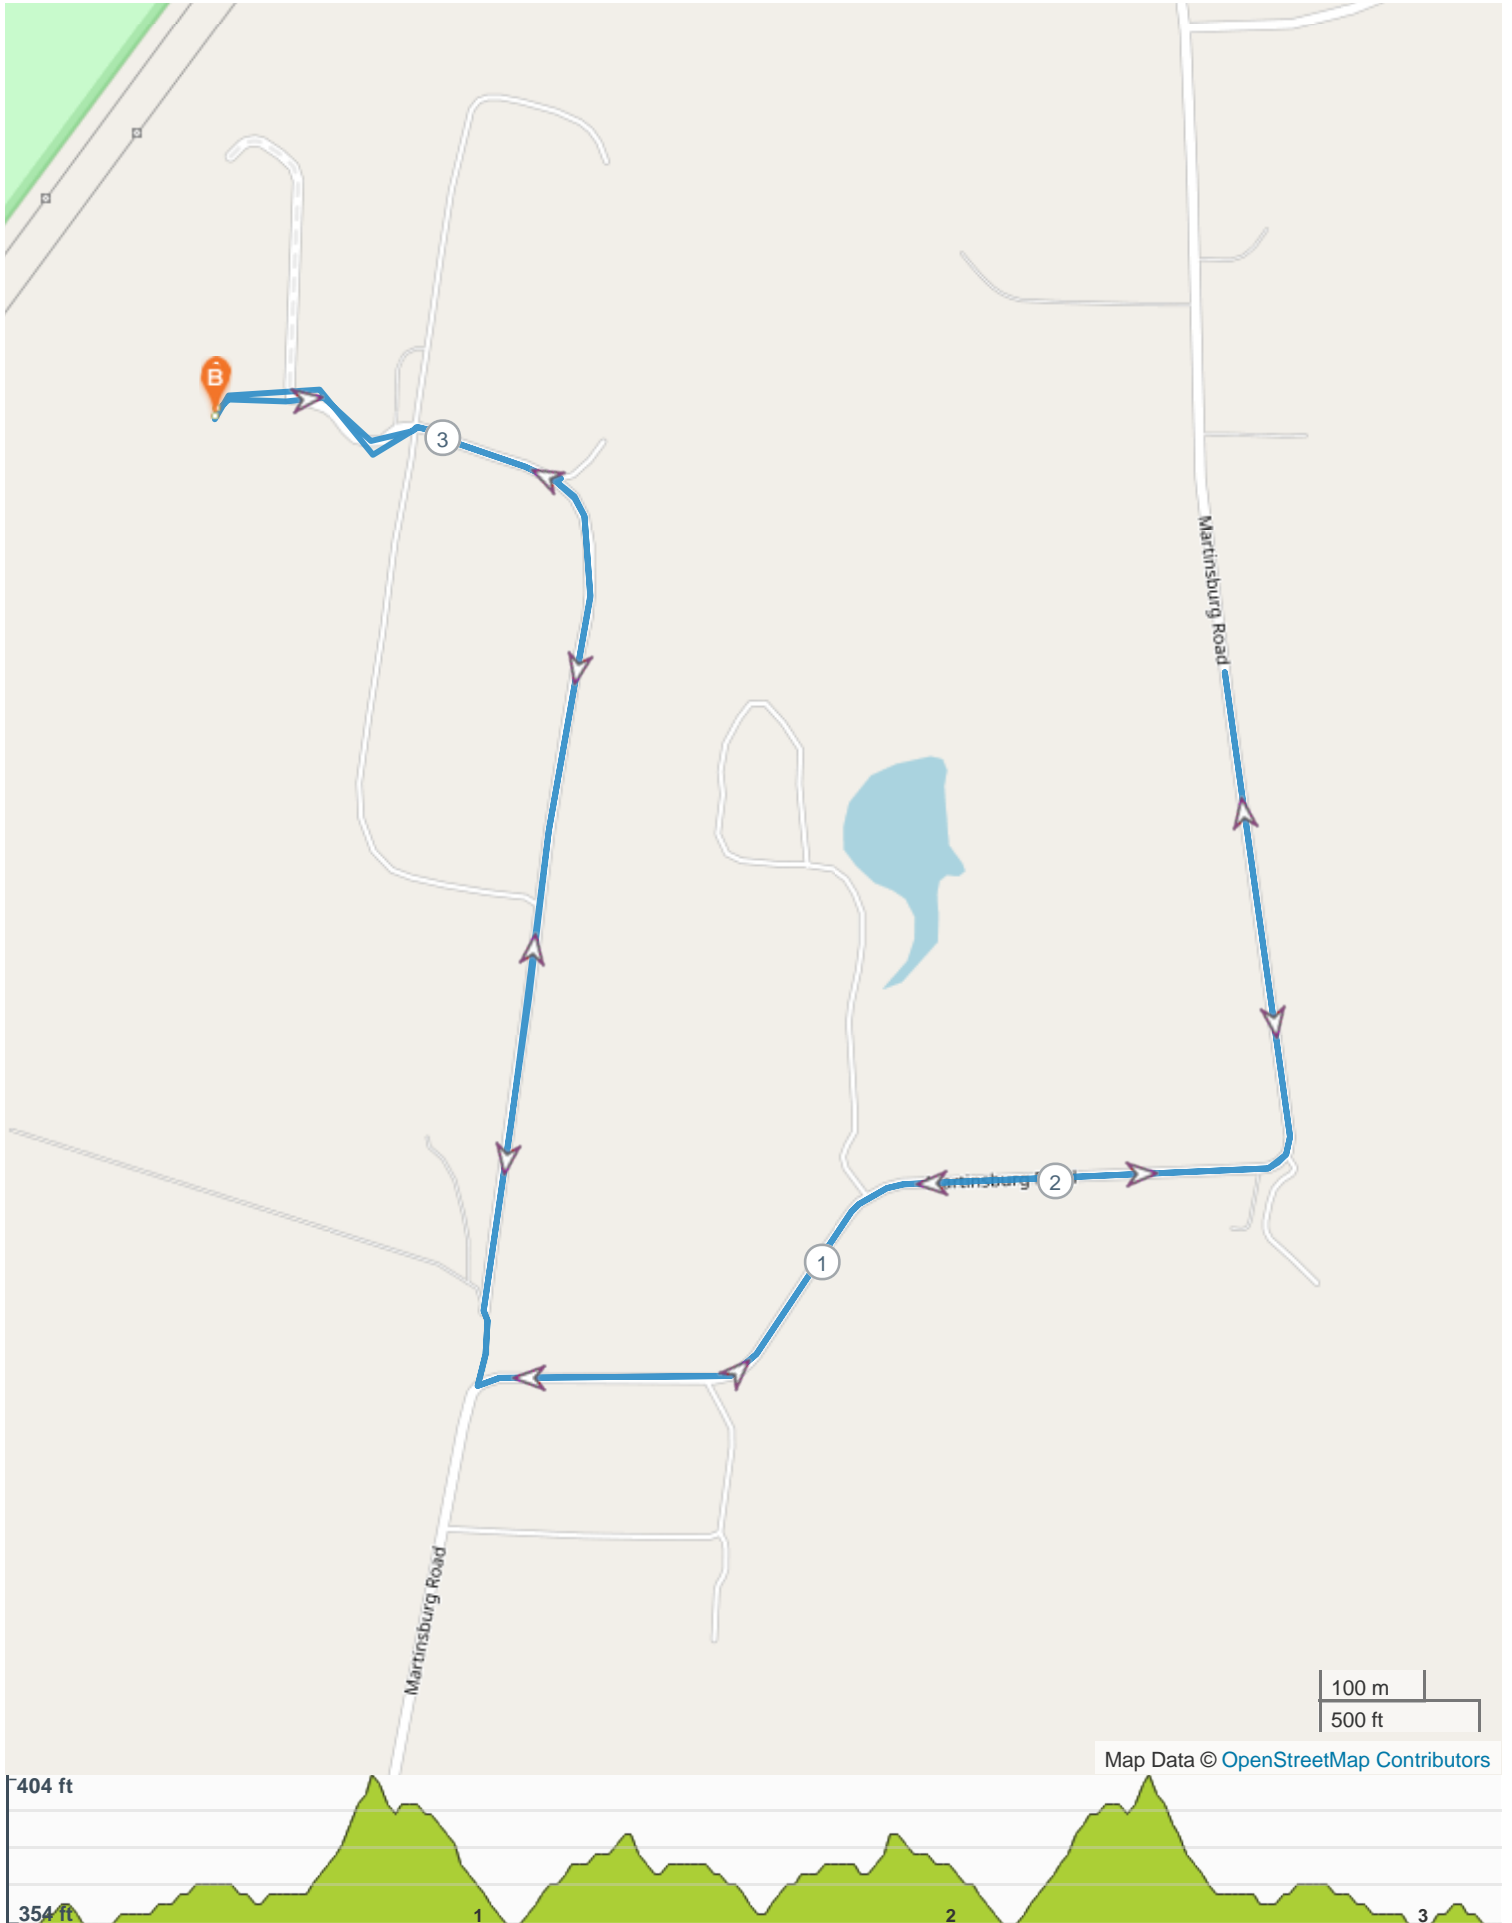

Calleva 5K

ROUTE INFORMATION

ROUTE LENGTH	3.162 miles
ASCENT	160 ft
DESCENT	160 ft
HILLS	↑ 42.9% ↓ 39.3% → 17.9%
TERRAIN	Road A
START	LAT: 39.177909, LNG: -77.476814

NOTES

5K begins at the driveway of the parking area near the outdoor kitchen and shelter. The gate next to the green paw print sign is the start/finish line. The course is roughly .75 on a private dirt road, 1.6 on public paved roadway (out and back) and .75 return on the same private dirt road.

Calleva 5K

ROUTE DIRECTIONS

No	Miles	Turn	Directions
1	0.133	➔	Turn right
2	0.220	↗	Keep left
3	0.227	↙	Turn sharp left
4	0.722	↖	Turn slight left
5	0.766	↙	Turn sharp left onto Martinsburg Road
6	1.861	➔	Keep right onto Martinsburg Road
7	2.389	↘	Turn sharp right
8	2.433		Keep right
9	3.162		FINISH