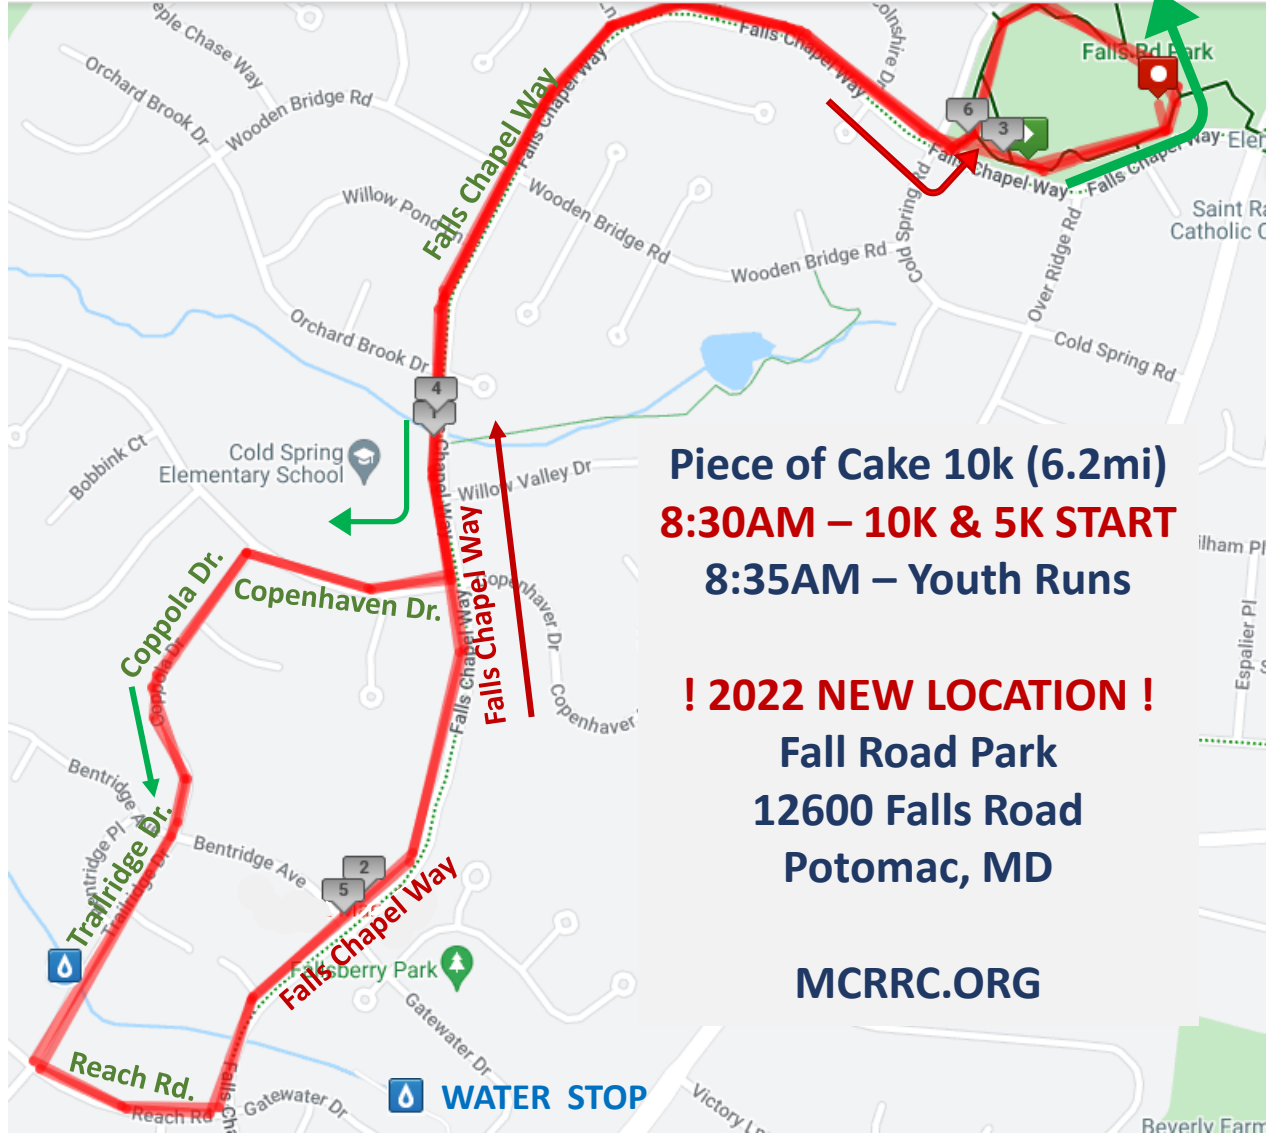

# 10K (6.2mi.) Course Map

**Piece of Cake 10k (6.2mi)**  
**8:30AM – 10K & 5K START**  
**8:35AM – Youth Runs**

**! 2022 NEW LOCATION !**  
**Fall Road Park**  
**12600 Falls Road**  
**Potomac, MD**

**MCRRC.ORG**

**▶ 10K START: 8:30AM**  
On trail loop of Falls Road Park directly across 8732 Fall Chapel Way.  
Behind FIELD 2 on the trail loop.  
Beginning of the wooden fence with a dark green MONTGOMERY PARKS receptacle.

**COURSE DIRECTIONS:**  
Follow the **GREEN** START arrows; then follow the **RED** arrows.  
Run the trail park loop counter-clockwise.  
Exit the loop then onto Falls Chapel Way.  
Stay on Falls Chapel Way.  
Right turn onto Copenhagen Drive.  
Left turn onto Coppola Drive.  
Coppola Drive turns into Trailridge Drive.  
Make a left turn onto Reach Road.  
Make a left turn onto Falls Chapel Way.  
Stay on Falls Chapel Way until Falls Road Park where runners enter the trail park loop where runners exited earlier.  
Run the trail park loop counter-clockwise.  
Ignore the finish line to the left.  
For a **10K**, repeat the **COURSE DIRECTIONS**.

**■ 10K FINISH:**  
Left turn onto grass behind playground directly across 8708 Falls Chapel Way.  
Between the grass/fence and the 4-piece exercise equipment behind the playground.

**YOUTH RUNS: 1.2 Mile(ish), 1 Mile(ish), 2.78K (1.72 Mile):**  
See course maps at our website:  
<https://mcrrc.org/calendar-event/piece-of-cake-5k10k-2022/>