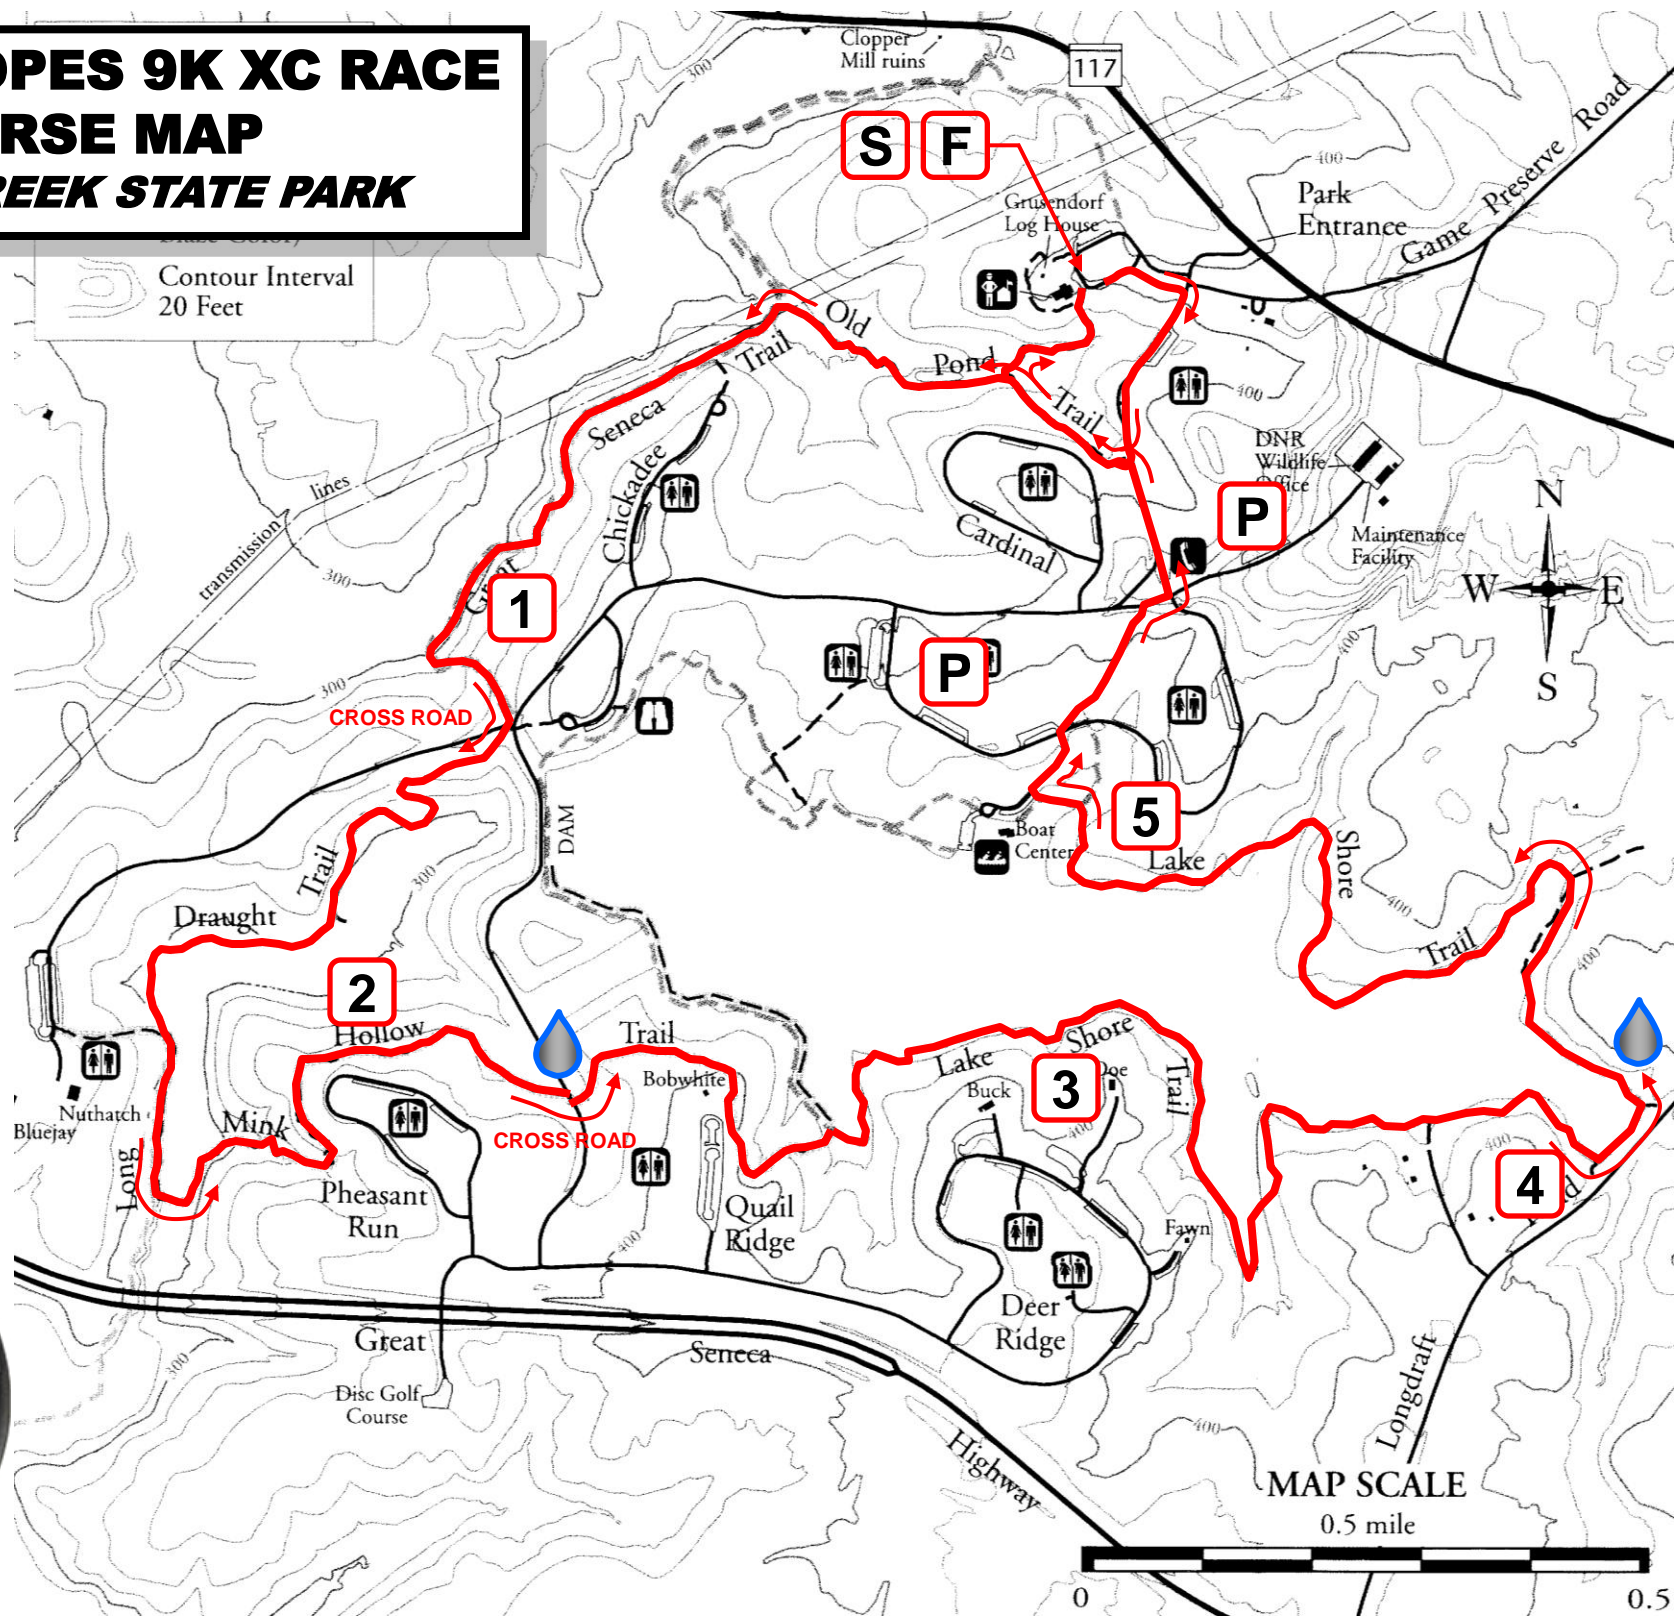

# SENECA SLOPES 9K XC RACE

## COURSE MAP

### SENECA CREEK STATE PARK

Contour Interval  
20 Feet

#### LEGEND

- S** START
- F** FINISH
- 1** MILE MARKER
-  WATER STOP
- P** PARKING

MAP SCALE  
0.5 mile